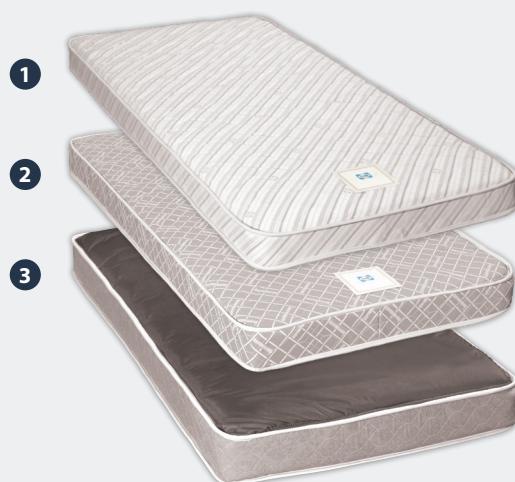

## | Glides

Sealy Commercial offers a selection of glides to cater for a variety of flooring types and height requirements.

2" Black  
(50mm)

4" Black  
(100mm)

4" Silver  
(100mm)

6" Black  
(150mm)

- 1 Low profile mattress
- 2 Low profile mattress with Fireguard®
- 3 Low profile mattress with EziCare®

Low profile mattress height is 150mm